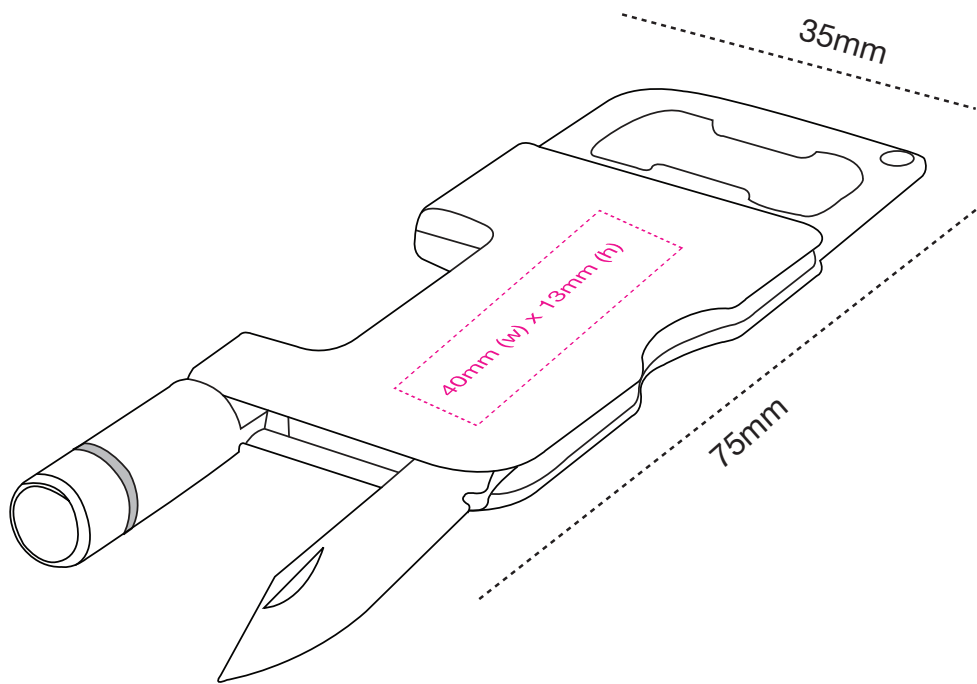

**BOYS TOY**  
**PAD PRINT**

40mm (w) x 13mm (h)