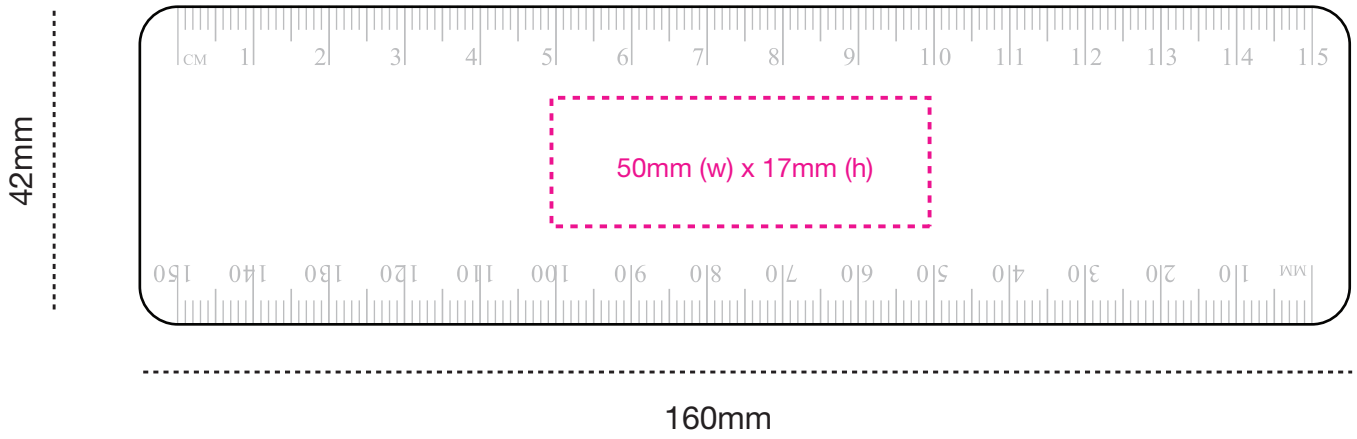

15cm RULER
PAD PRINT

15cm RULER
SCREEN PRINT