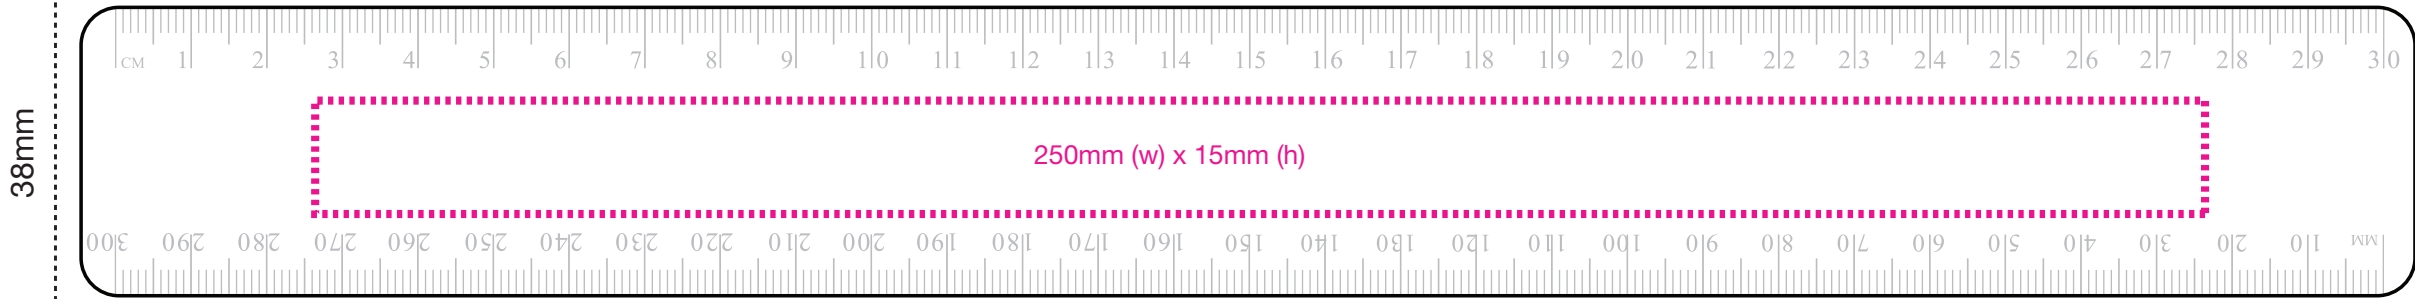

**30cm FLEXI RULER**  
SCREEN PRINT

38mm

250mm (w) x 15mm (h)

309mm