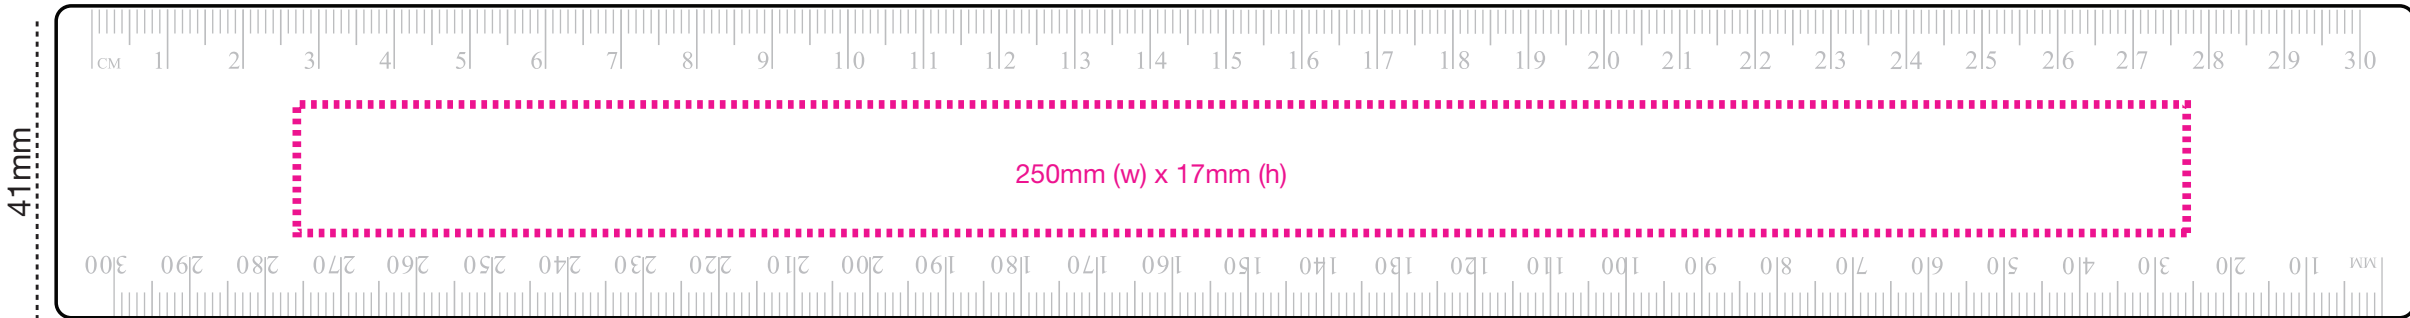

30cm CLEAR FROSTED RULER
SCREEN PRINT

41mm

250mm (w) x 17mm (h)

311mm